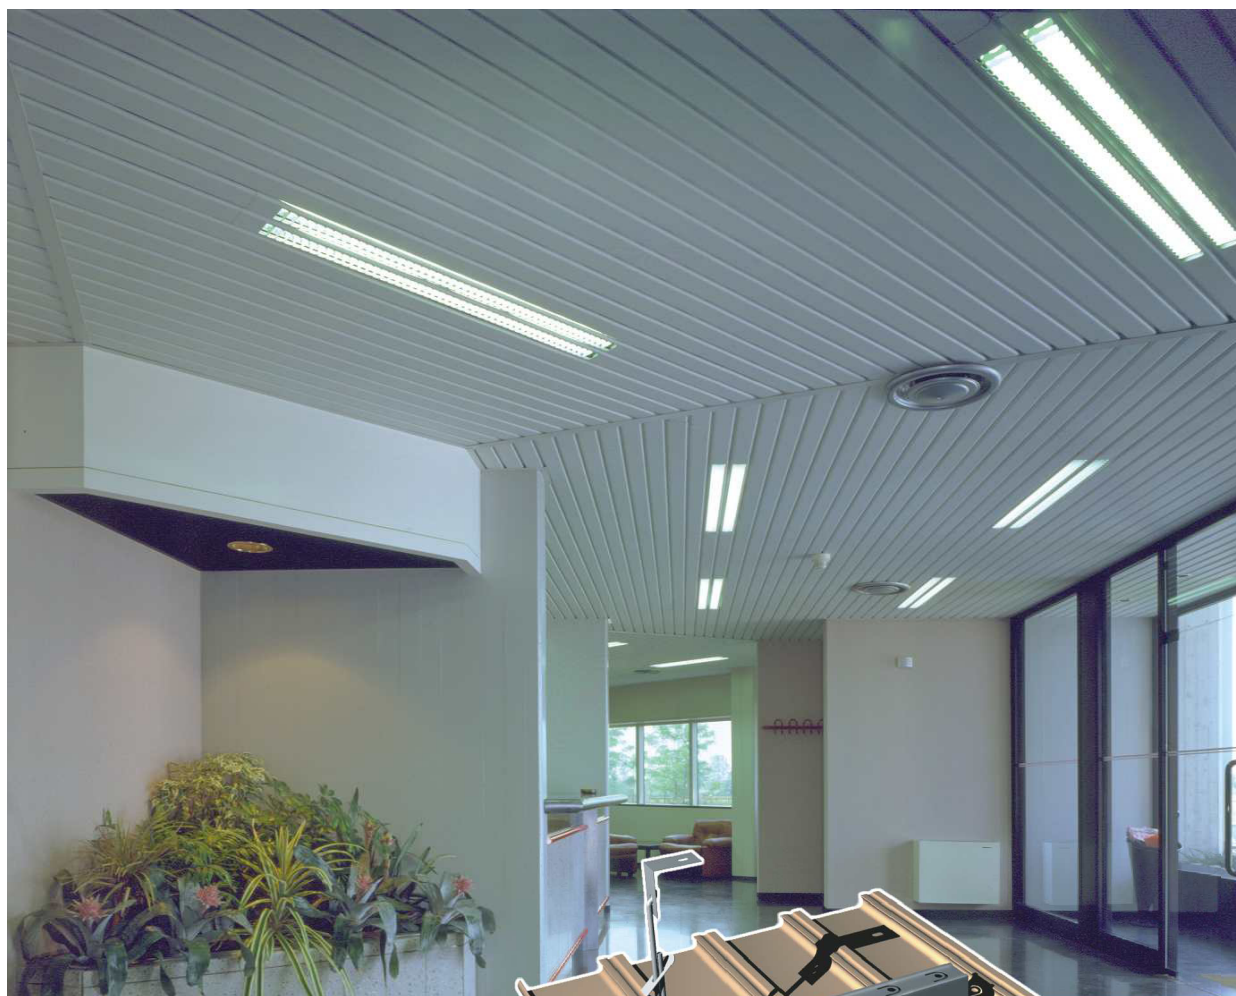

STRIPS

“type H-85/H-135/H-185”

CLOSE JOINT CEILINGS

- Easy to assemble
- Full closing of cavity
- Full range of colours
- Customer choice

A complete closing of the cavity can be obtained with strips “SERIE H”; this is the ideal solution for suspended ceiling that require high compactness and, in the meantime, easiness of disassembly for inspection.

Strips “SERIE H”, with rounded edges, are made of prepainted aluminium and used in modular suspended ceilings with close shutter. Each modular element can be unhooked from its main structure and allows full accessibility for upper service maintenance.