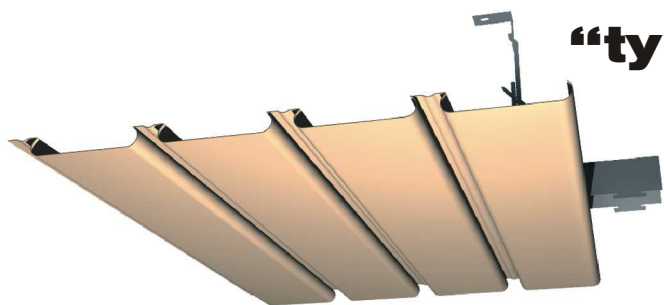

STRIPS

“type H-85/H-135/H-185”

CLOSE JOINT CEILINGS

- Easy to assemble
- Full closing of cavity
- Full range of colours
- Customer choice

A complete closing of the cavity can be obtained with strips “SERIE H”; this is the ideal solution for suspended ceiling that require high compactness and, in the meantime, easiness of disassembly for inspection.

Strips “SERIE H”, with rounded edges, are made of prepainted aluminium and used in modular suspended ceilings with close shutter. Each modular element can be unhooked from its main structure and allows full accessibility for upper service maintenance.